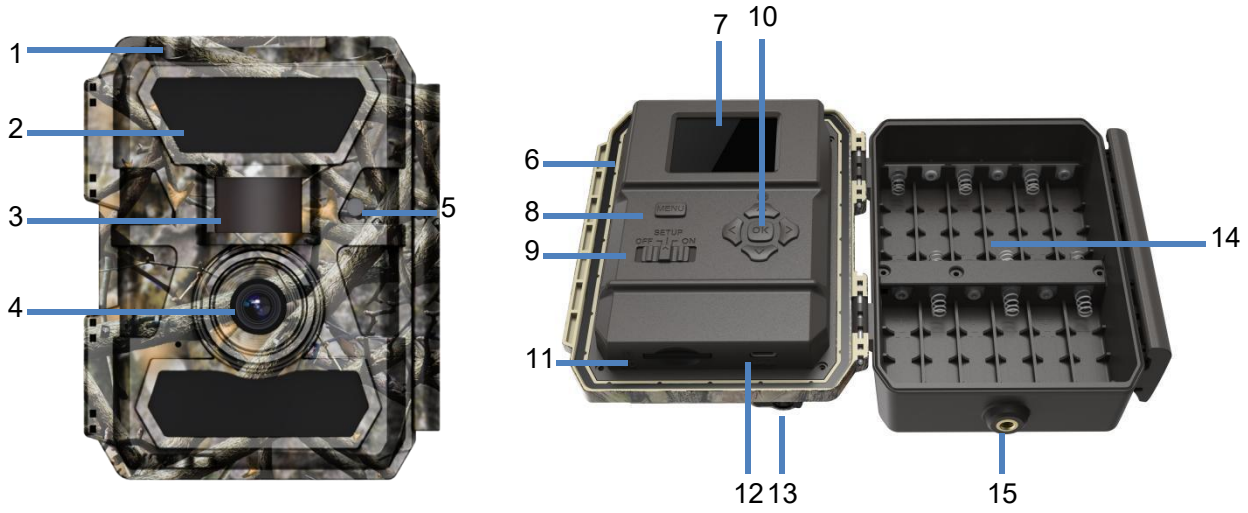

Product Specification

T4.0-CS

Trail Camera

Product Presentation

1. Appearance

No	Item
1	4G Antenna Port
2	IR LED
3	PIR Fresnel Lens
4	Lens
5	Device Status Indicator Light
6	SIM Card Slot
7	Screen
8	MENU Button
9	ON/SETUP/OFF
10	UP/Down/Left/Right/OK
11	SD Card Slot
12	Type-C Port
13	DC Port
14	Battery Compartment
15	Mounting Bracket

2. Accessories

No	Item	Specification	Quantity
1	Camera and Accessories	T4.0-CS Trail Camera	1pcs
2		4G Antenna	1pcs
3		SIM Card	1pcs
4		USB Cable	1pcs
5		Mounting Strap	1pcs
6		Instruction Manual	1pcs

3. Specifications

Image Sensor		
No	Item	Specification
1	Sensor	5 Megapixels CMOS
2	Aspect Ratio	4:3
Lens		
No	Item	Specification
1	DFOV	60°or 100°
2	F No.	F2.0 or F2.4
Wireless Mode		
No	Item	Specification
1	4G Module	LTE Cat1; 4G
2	GPS	Support
Screen		
No	Item	Specification
1	LCD	2.0" TFT
2	Resolution	320x240
Day and Night Detection		
No	Item	Specification
1	Day Mode	Color
2	Night Mode	Black and White
Photo		
No	Item	Specification
1	Stored Photo Size	5M-2560x1920 8M-3264x2448 12M-4032x3024 24M-5632x4224 32M-6528x4896
2	Send Photo Size	640x480
3	HD Photo Request	1920x1440
4	Multi-shot	1P/2P/3P/4P/5P
5	File Format	.JPG
Video		
No	Item	Specification
1	Stored Video Size	HD-1280x720(10/15s) FHD-1920x1080(10/15s)
2	Send Video Size	HD-1280x720(3s) FHD-1920x1080(3s)
3	HD Video Appointment	HD-1280x720(10/15s) FHD-1920x1080(10/15s)